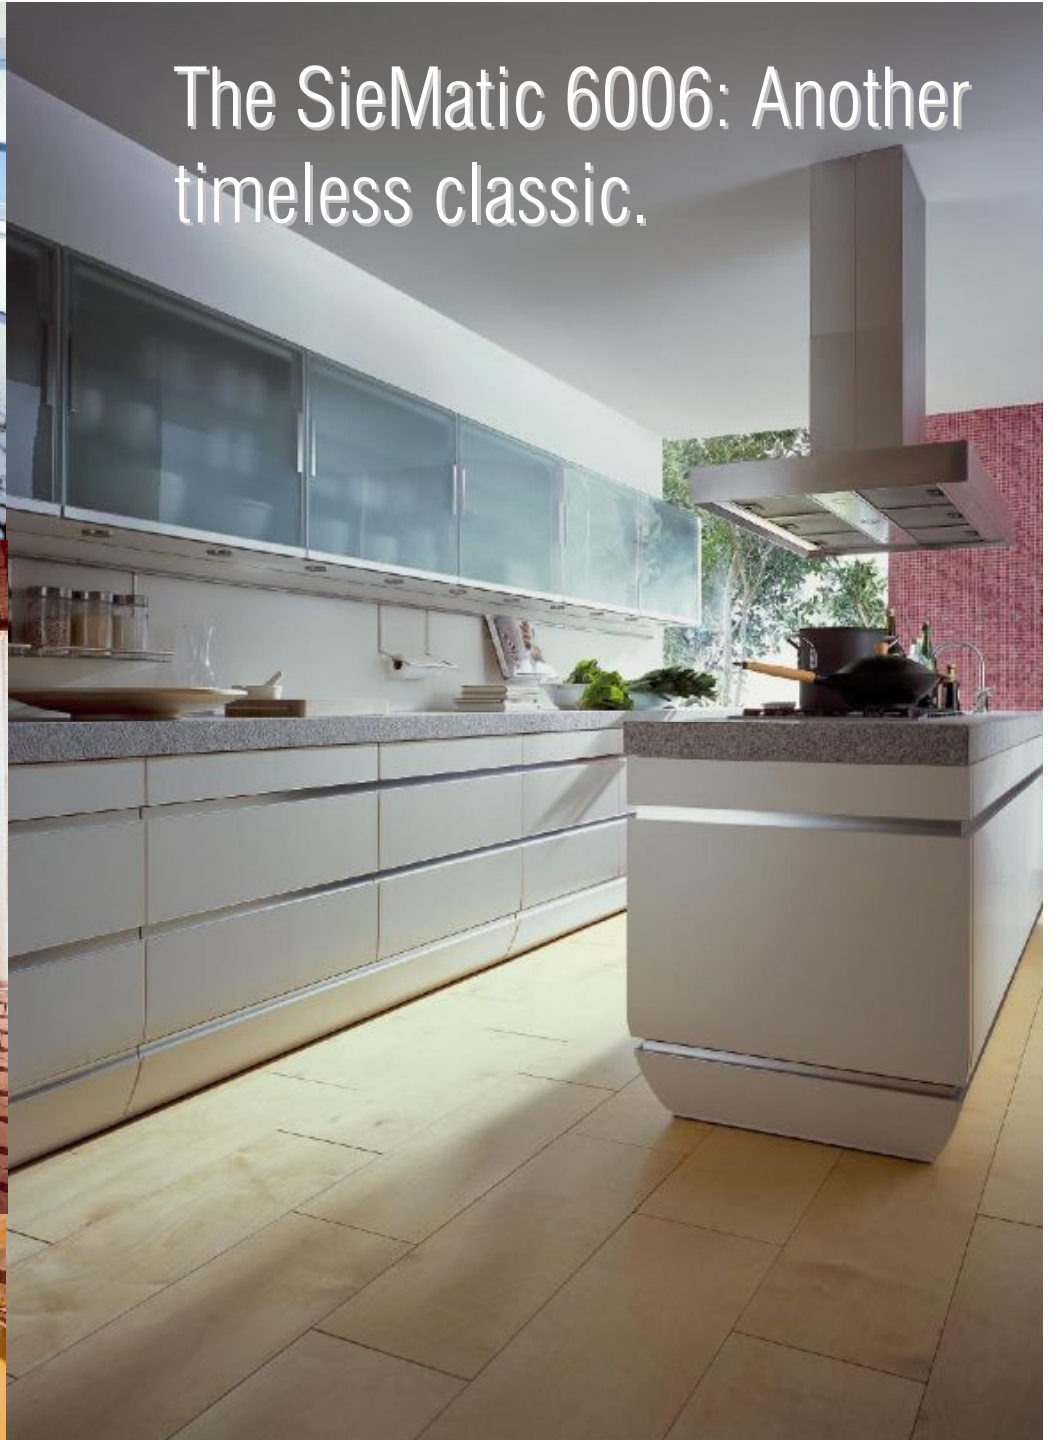

**1960  
2010  
SieMatic**

@

Eurocucina

Excellent design is timeless:

The Porsche 911 1964 – 2008.

The SieMatic 6006: Another timeless classic.

The new SieMatic 6006.